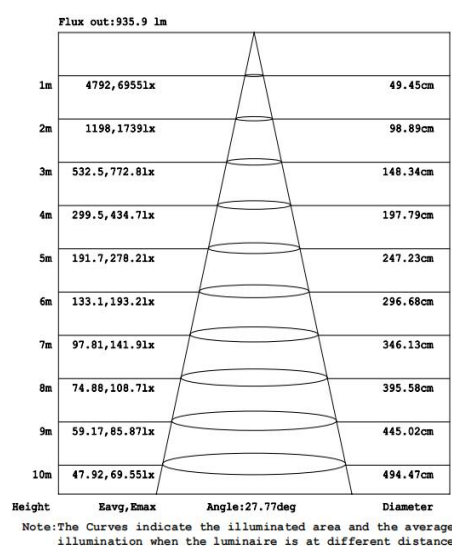

Electrical Data

Nominal wattage (W)	24W
Nominal Voltage (V)	48
Mains Frequency (Hz)	60
Nominal Current (mA)	448
Power Factor	1
Operating mode	Magnetic Track Driver

Photometrical data

Luminous flux $\pm 10\%$ (lm)	2088 lm
Luminous efficacy	98 lm/w
Color temperature	3000K
Light color (designation)	Warm White
Color rendering index Ra	≥ 90
Standard deviation of color matching	≤ 5 SDCM
Luminous intensity/cd	6949
Flickering	Flicker free
Beam angle	28 °

3000K

Dimensions & Weight

Diameter (mm)	600*23
Height (mm)	25
Product weight (g)	...

Material & Colors

Product color	Black
Housing color	Black
Body material	Aluminum
Cover material	PC
Mercury content	0.0 mg