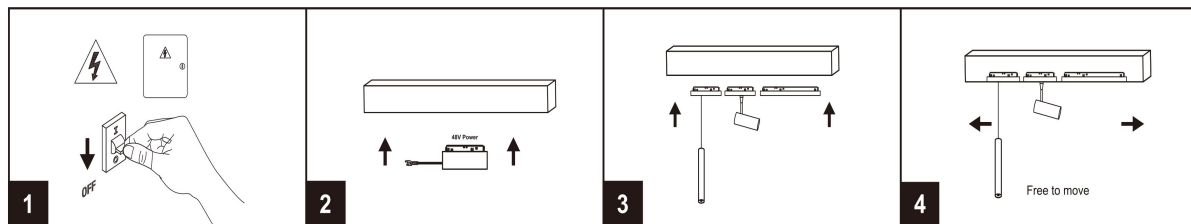

Certificates & Lifespan

Life (h)	30,000
Certificates	CB LVD EMC RoHS
Standards	ISO9001:2015

Logistical Data

Product code	Dimensions (L*W*H)	Pcs/ carton	G.W. kg	Volume CBM
HG22Y-32T-24W	32.5*17.5*61	30	...	0.0347

Installation Method

Disclaimer

Subject to change without notice. Errors and omission excepted. Always make sure to use the most recent release.