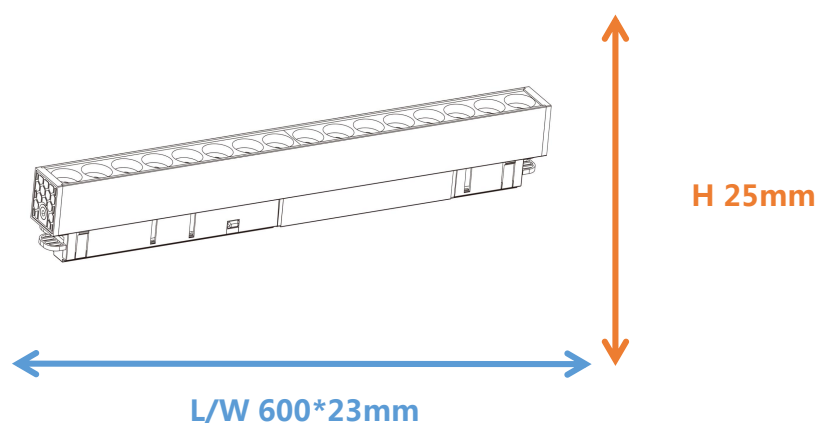

Electrical Data

Nominal wattage (W)	24W
Nominal Voltage (V)	48
Mains Frequency (Hz)	60
Nominal Current (mA)	448
Power Factor	1
Operating mode	Magnetic Track Driver

Photometrical data

Luminous flux $\pm 10\%$ (lm)	2088 lm
Luminous efficacy	98 lm/w
Color temperature	3000K
Light color (designation)	Warm White
Color rendering index Ra	≥ 90
Standard deviation of color matching	≤ 5 SDCM
Luminous intensity/cd	6949
Flickering	Flicker free
Beam angle	28 °

3000K

Dimensions & Weight

Diameter (mm)	600*23
Height (mm)	25
Product weight (g)	...

Material & Colors

Product color	Black
Housing color	Black
Body material	Aluminum
Cover material	PC
Mercury content	0.0 mg

Application & Mounting

Ambient temperature range	-20°C~+45 °C
Temperature range at storage	-20°C~+60 °C
Type of connection	Screwless terminal
Type of protection	IP20
Dimmable	No
Mounting type	Magnetic Track Mounted
Mounting location	Ceiling / Wall
Application environment	Indoor
Cut size (mm)	No
LED module replaceable	Not replaceable
With light source	Yes