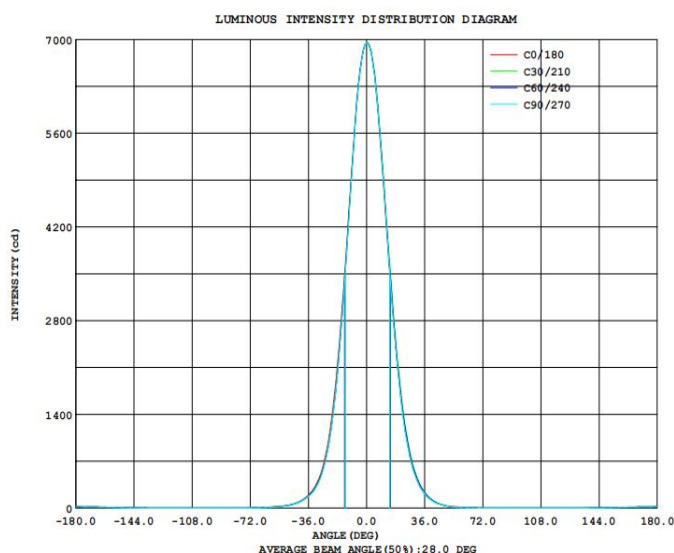

Electrical Data

Nominal wattage (W)	24W
Nominal Voltage (V)	48
Mains Frequency (Hz)	60
Nominal Current (mA)	448
Power Factor	1
Operating mode	Magnetic Track Driver

Photometrical data

Luminous flux $\pm 10\%$ (lm)	2088 lm
Luminous efficacy	98 lm/w
Color temperature	3000K
Light color (designation)	Warm White
Color rendering index Ra	≥ 90
Standard deviation of color matching	≤ 5 SDCM
Luminous intensity/cd	6949
Flickering	Flicker free
Beam angle	28 °