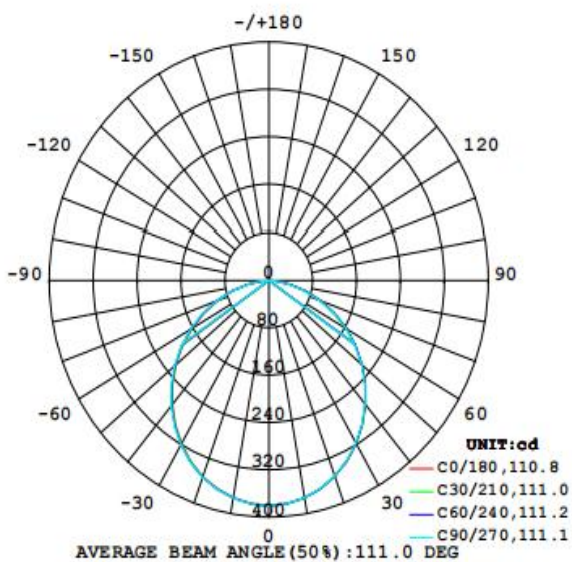

## Photometrical data

Luminous flux $\pm 10\%$ (lm)	1067 lm
Luminous efficacy	88 lm/w
Color temperature	<b>4000K</b>
Light color (designation)	Natural White
Color rendering index Ra	$\geq 80$
Standard deviation of color matching	$\leq 5$ SDCM
Luminous intensity/cd	381
Flickering	Flicker free
Beam angle	111 °

## Dimensions & Weight

Diameter (mm)	173
Height (mm)	35
Product weight (g)	273