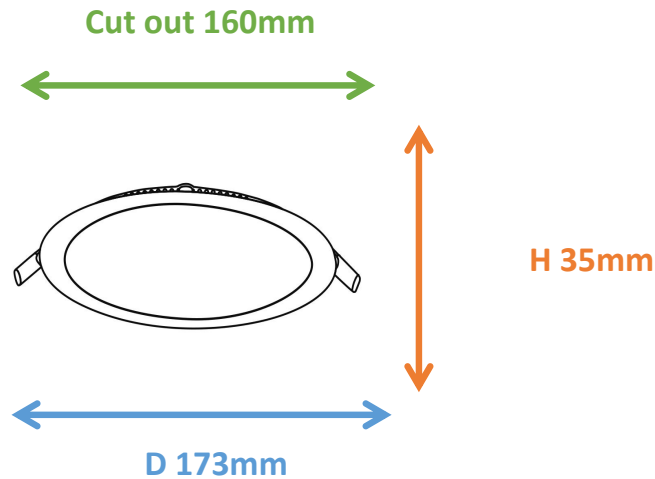

## Photometrical data

Luminous flux $\pm 10\%$ (lm)	1067 lm
Luminous efficacy	88 lm/w
Color temperature	<b>4000K</b>
Light color (designation)	Natural White
Color rendering index Ra	$\geq 80$
Standard deviation of color matching	$\leq 5$ SDCM
Luminous intensity/cd	381
Flickering	Flicker free
Beam angle	111 °

## Dimensions & Weight

Diameter (mm)	173
Height (mm)	35
Product weight (g)	273