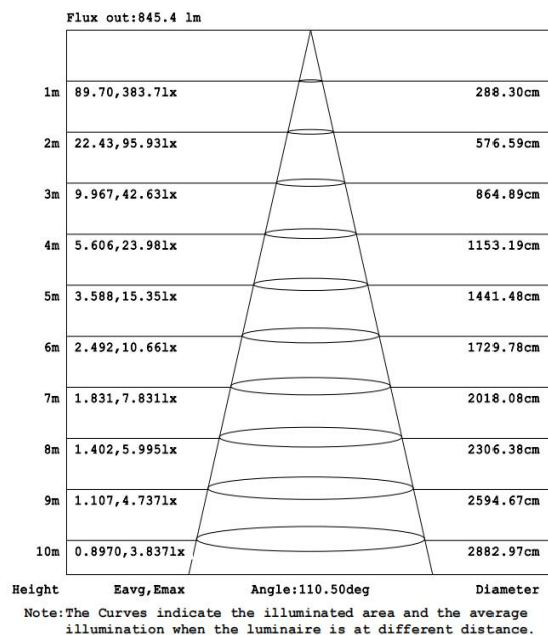

## Electrical Data

Nominal wattage (W)	<b>12W</b>
Nominal Voltage (V)	220-240 V
Mains Frequency (Hz)	50
Nominal Current (mA)	99
LED Driver Current (mA)	300
LED Driver Voltage (VDC)	30-42
LED Driver Efficiency (%)	83%
Power Factor $\lambda$	0.55C
Total harmonic distortion (%)	...
Operating mode	External LED Driver

## Photometrical data

Luminous flux $\pm 10\%$ (lm)	1067 lm
Luminous efficacy	88 lm/w
Color temperature	<b>4000K</b>
Light color (designation)	Natural White
Color rendering index Ra	$\geq 80$
Standard deviation of color matching	$\leq 5$ SDCM
Luminous intensity/cd	381
Flickering	Flicker free
Beam angle	111 °

## Dimensions & Weight

Diameter (mm)	173
Height (mm)	35
Product weight (g)	273