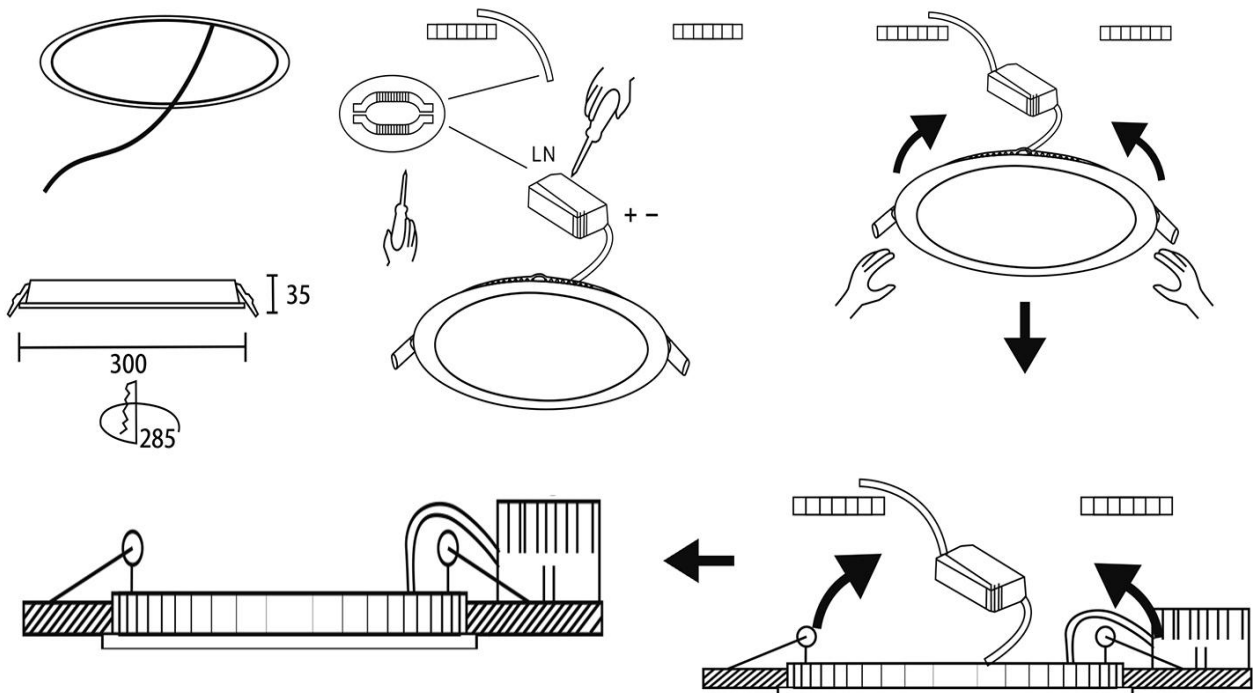

Certificates & Lifespan

Life (h)	50,000
Certificates	CB LVD EMC RoHS
Standards	ISO9001:2015

Logistical Data

Product code	Dimensions (L*W*H)	Pcs/ carton	G.W. kg	Volume CBM
HYD-102R-12W	45*23*37.5 cm	20	...	0.03881

Installation Method

Disclaimer

Subject to change without notice. Errors and omission excepted. Always make sure to use the most recent release.