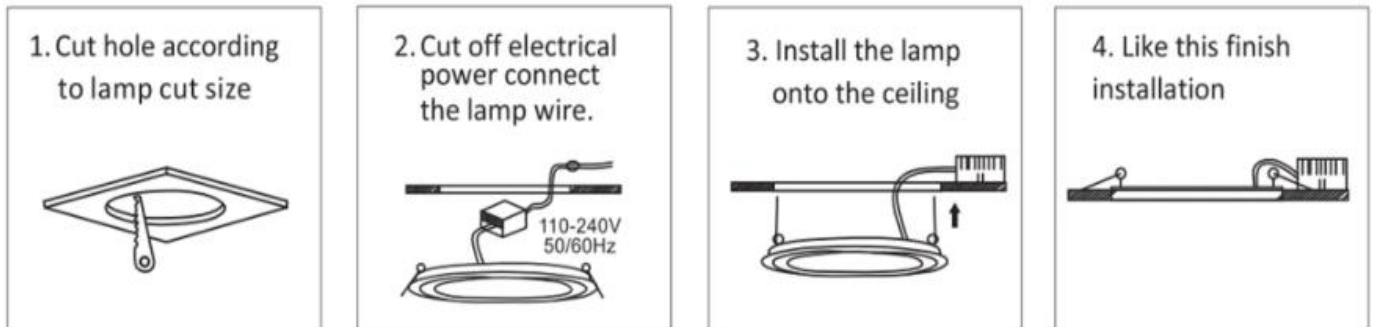

Logistical Data

Product code	Dimensions (L*W*H)	Pcs/ carton	G.W. kg	Volume CBM
HYD-116C-30W	49*24.5*48.5 cm	20	...	0.05822

Installation Method

Disclaimer

Subject to change without notice. Errors and omission excepted. Always make sure to use the most recent release.