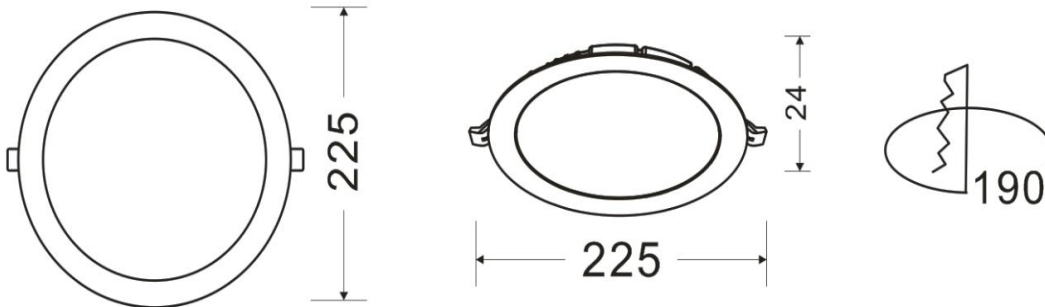

## Photometrical data

Luminous flux $\pm 10\%$ (lm)	3518
Luminous efficacy (lm/w)	121
Color temperature	<b>6500K</b>
Light color (designation)	Cold White
Color rendering index Ra	$\geq 80$
Standard deviation of color matching	$\leq 5$ SDCM
Luminous intensity	1252 cd
Flickering	Flicker free
Beam angle	110 °

## Dimensions & Weight

Diameter (mm)	225
Height (mm)	24
Product weight (g)	571