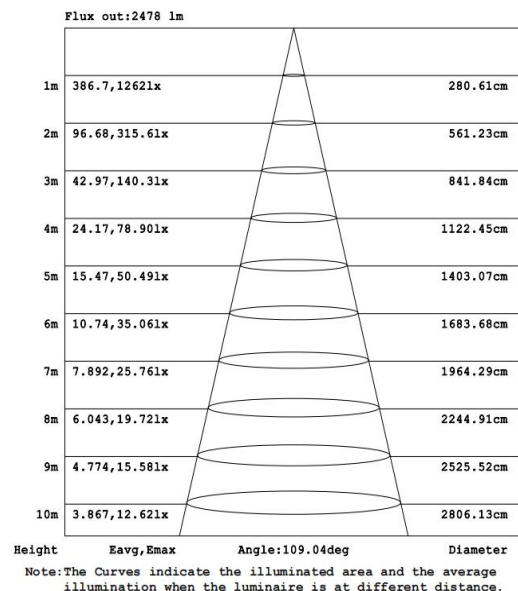

## Photometrical data

Luminous flux $\pm 10\%$ (lm)	3518
Luminous efficacy (lm/w)	121
Color temperature	<b>6500K</b>
Light color (designation)	Cold White
Color rendering index Ra	$\geq 80$
Standard deviation of color matching	$\leq 5$ SDCM
Luminous intensity	1252 cd
Flickering	Flicker free
Beam angle	110 °

## Dimensions & Weight

Diameter (mm)	225
Height (mm)	24
Product weight (g)	571