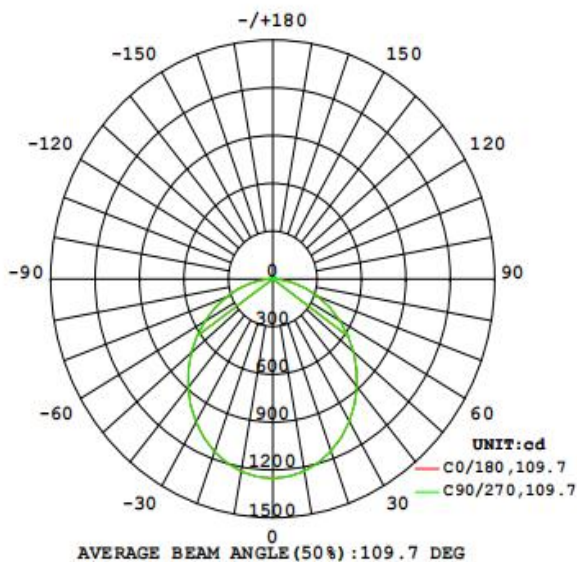

## Photometrical data

Luminous flux $\pm 10\%$ (lm)	3518
Luminous efficacy (lm/w)	121
Color temperature	<b>6500K</b>
Light color (designation)	Cold White
Color rendering index Ra	$\geq 80$
Standard deviation of color matching	$\leq 5$ SDCM
Luminous intensity	1252 cd
Flickering	Flicker free
Beam angle	110 °

## Dimensions & Weight

Diameter (mm)	225
Height (mm)	24
Product weight (g)	571