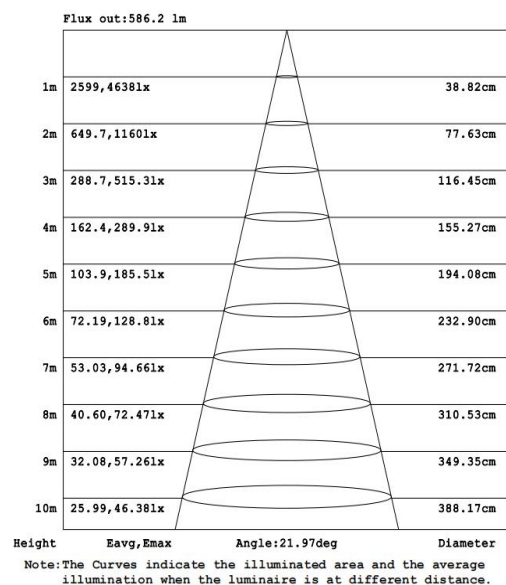

Electrical Data

Nominal wattage (W)	12W
Nominal Voltage (V)	220-240 V
Mains Frequency (Hz)	50
Nominal Current (mA)	101
LED Driver Current (mA)	300
LED Driver Voltage (V)	30-42
LED Driver Efficiency (%)	83%
Power Factor λ	0.55
Total harmonic distortion (%)	...
Operating mode	External LED driver

Photometrical data

Luminous flux $\pm 10\%$ (lm)	1266 lm
Luminous efficacy	104 lm/w
Color temperature	4000K
Light color (designation)	Natural White
Color rendering index Ra	≥ 80
Standard deviation of color matching	≤ 5 SDCM
Luminous intensity/cd	4619
Flickering	Flicker free
Beam angle	23 °

4000K

Dimensions & Weight

Diameter (mm)	87
Height (mm)	82.5
Product weight (g)	328

Material & Colors

Product color	White
Housing color	White
Body material	Aluminum
Cover material	PC
Mercury content	0.0 mg