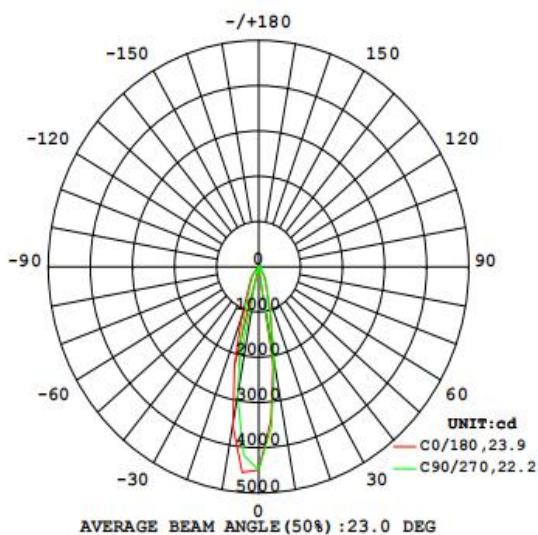

Electrical Data

Nominal wattage (W)	12W
Nominal Voltage (V)	220-240 V
Mains Frequency (Hz)	50
Nominal Current (mA)	101
LED Driver Current (mA)	300
LED Driver Voltage (V)	30-42
LED Driver Efficiency (%)	83%
Power Factor λ	0.55
Total harmonic distortion (%)	...
Operating mode	External LED driver

Photometrical data

Luminous flux $\pm 10\%$ (lm)	1266 lm
Luminous efficacy	104 lm/w
Color temperature	4000K
Light color (designation)	Natural White
Color rendering index Ra	≥ 80
Standard deviation of color matching	≤ 5 SDCM
Luminous intensity/cd	4619
Flickering	Flicker free
Beam angle	23 °

4000K

Dimensions & Weight

Diameter (mm)	87
Height (mm)	82.5
Product weight (g)	328

Material & Colors

Product color	White
Housing color	White
Body material	Aluminum
Cover material	PC
Mercury content	0.0 mg