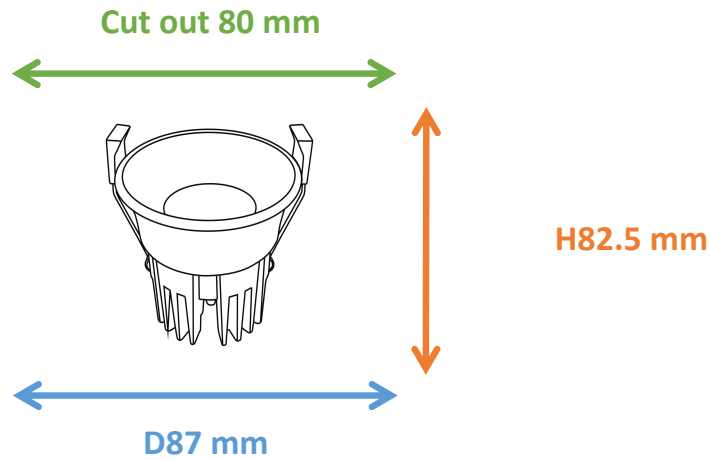

Photometrical data

Luminous flux $\pm 10\%$ (lm)	1266 lm
Luminous efficacy	104 lm/w
Color temperature	4000K
Light color (designation)	Natural White
Color rendering index Ra	≥ 80
Standard deviation of color matching	≤ 5 SDCM
Luminous intensity/cd	4619
Flickering	Flicker free
Beam angle	23 °

4000K

Dimensions & Weight

Diameter (mm)	87
Height (mm)	82.5
Product weight (g)	328

Material & Colors

Product color	White
Housing color	White
Body material	Aluminum
Cover material	PC
Mercury content	0.0 mg

Application & Mounting

Ambient temperature range	-20°C~+45 °C
Temperature range at storage	-25°C~+60 °C
Type of connection	Screwless terminal
Type of protection	IP20
Dimmable	No
Mounting type	Recesse mounted
Mounting location	Ceiling
Application environment	Indoor
Cut size (mm)	80
LED module replaceable	Not replaceable
With light source	Yes