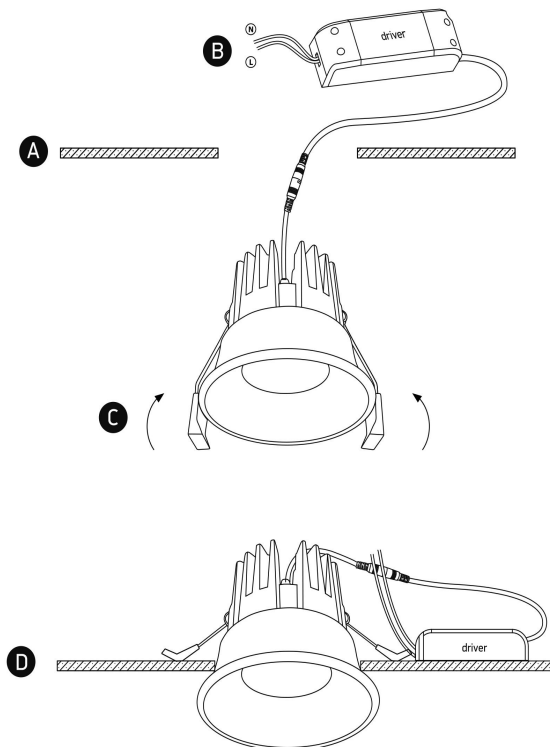

Logistical Data

Product code	Dimensions (L*W*H)	Pcs/ carton	G.W. kg	Volume CBM
HYD-314B-12W	57*25*52.5 cm	50	...	0.07481

Installation Method

Disclaimer

Subject to change without notice. Errors and omission excepted. Always make sure to use the most recent release.