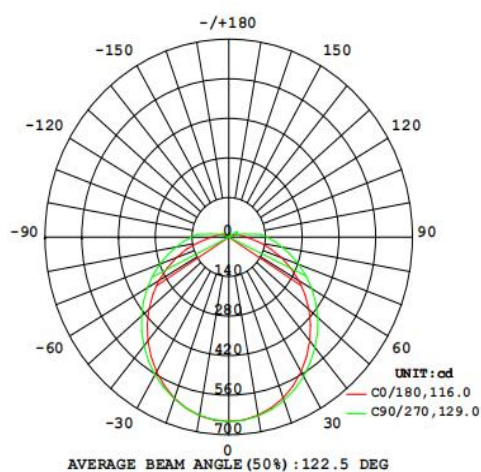

## Photometrical data

Luminous flux $\pm 10\%$ (lm)	2362 lm
Luminous efficacy	116 lm/w
Color temperature	<b>6500K</b>
Light color (designation)	Cold White
Color rendering index Ra	$\geq 80$
Standard deviation of color matching	$\leq 5$ SDCM
Luminous intensity/cd	653 cd
Flickering	Flicker free
Beam angle	123 °

## Dimensions & Weight

Diameter (mm)	144*270
Height (mm)	68.5
Product weight (g)	359