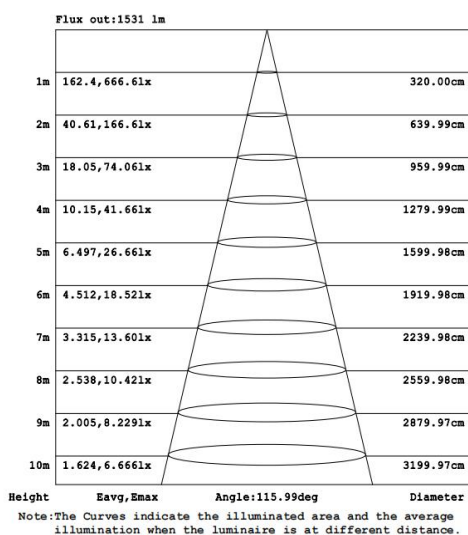

## Electrical Data

Nominal wattage (W)	<b>20W</b>
Nominal Voltage (V)	220
Mains Frequency (Hz)	50
Nominal Current (mA)	95
LED Driver Current (mA)	330
LED Driver Voltage (VDC)	60
LED Driver Efficiency (%)	85%
Power Factor $\lambda$	0.9
Operating mode	Built in LED driver

## Photometrical data

Luminous flux $\pm 10\%$ (lm)	2362 lm
Luminous efficacy	116 lm/w
Color temperature	<b>6500K</b>
Light color (designation)	Cold White
Color rendering index Ra	$\geq 80$
Standard deviation of color matching	$\leq 5$ SDCM
Luminous intensity/cd	653 cd
Flickering	Flicker free
Beam angle	123 °

## Dimensions & Weight

Diameter (mm)	144*270
Height (mm)	68.5
Product weight (g)	359