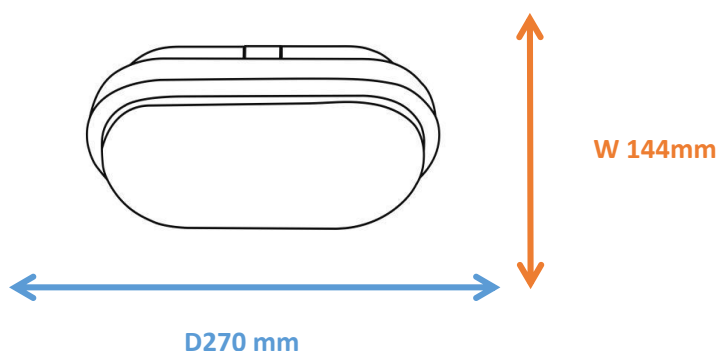

## Photometrical data

Luminous flux $\pm 10\%$ (lm)	2362 lm
Luminous efficacy	116 lm/w
Color temperature	<b>6500K</b>
Light color (designation)	Cold White
Color rendering index Ra	$\geq 80$
Standard deviation of color matching	$\leq 5$ SDCM
Luminous intensity/cd	653 cd
Flickering	Flicker free
Beam angle	123 °

## Dimensions & Weight

Diameter (mm)	144*270
Height (mm)	68.5
Product weight (g)	359