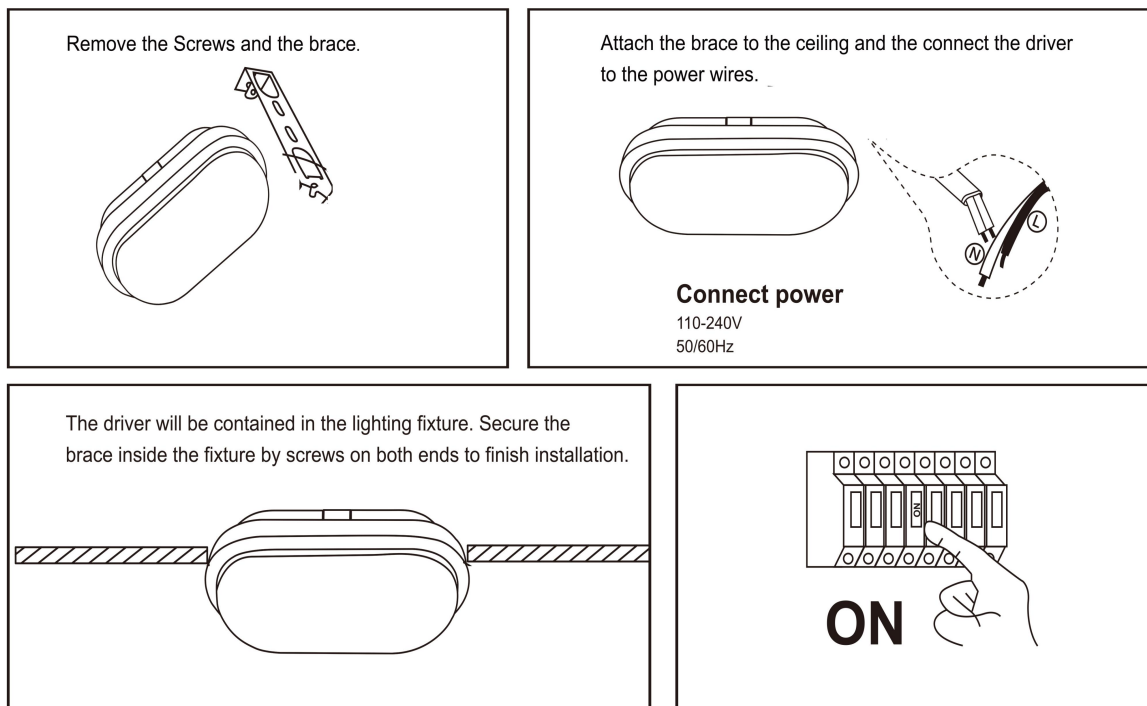

Certificates & Lifespan

Life (h)	50,000
Certificates	CB CE LVD EMC
Standards	ISO9001:2015

Logistical Data

Product code	Dimensions (L*W*H)	Pcs/ carton	G.W. kg	Volume CBM
HYD-O2-20W	49*39.5*58 cm	30	...	0.11226 m³

Installation Method

Disclaimer

Subject to change without notice. Errors and omission excepted. Always make sure to use the most recent release.