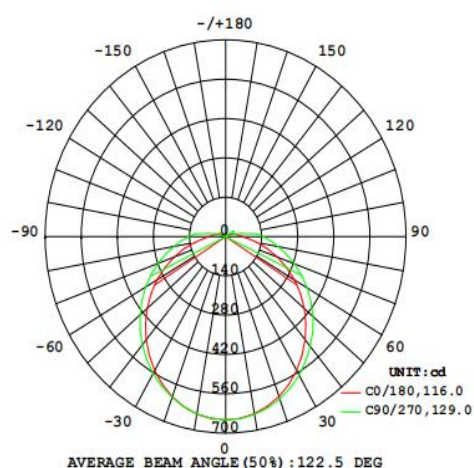

Features

- Warranty 3 years
- All PC, Good light transmission
- High light transmission mask to ensure uniform light, reduce the dark area of the lighting environment

Electrical Data

Nominal wattage (W)	20W
Nominal Voltage (V)	220
Mains Frequency (Hz)	50
Nominal Current (mA)	95
LED Driver Current (mA)	330
LED Driver Voltage (VDC)	60
LED Driver Efficiency (%)	85%
Power Factor λ	0.9
Operating mode	Built in LED driver

Photometrical data

Luminous flux $\pm 10\%$ (lm)	2362 lm
Luminous efficacy	116 lm/w
Color temperature	6500K
Light color (designation)	Cold White
Color rendering index Ra	≥ 80
Standard deviation of color matching	≤ 5 SDCM
Luminous intensity/cd	653 cd
Flickering	Flicker free
Beam angle	123 °

Dimensions & Weight

Diameter (mm)	144*270
Height (mm)	68.5
Product weight (g)	359

Material & Colors

Product color	All White
Housing color	White
Body material	PC
Cover material	PC
Reflector color	White
Mercury content	0.0 mg