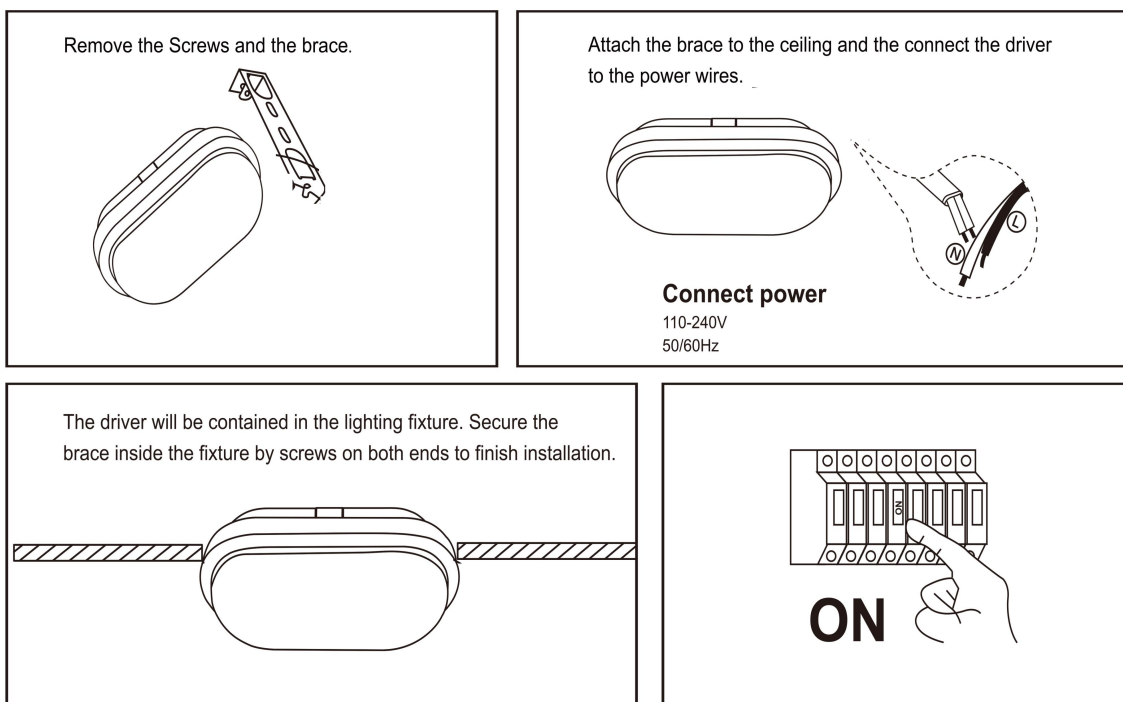

Certificates & Lifespan

Life (h)	30,000
Certificates	CB CE LVD EMC
Standards	ISO9001:2015

Logistical Data

Product code	Dimensions (L*W*H)	Pcs/ carton	G.W. kg	Volume CBM
HYD-O2-20W	49*39.5*58 cm	30	...	0.11226 m³

Installation Method

Disclaimer

Subject to change without notice. Errors and omission excepted. Always make sure to use the most recent release.