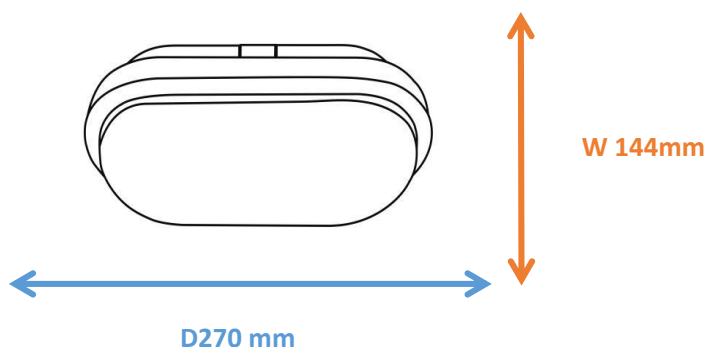

Features

- Warranty 3 years
- All PC, Good light transmission
- High light transmission mask to ensure uniform light, reduce the dark area of the lighting environment

Electrical Data

Nominal wattage (W)	20W
Nominal Voltage (V)	220
Mains Frequency (Hz)	50
Nominal Current (mA)	95
LED Driver Current (mA)	330
LED Driver Voltage (VDC)	60
LED Driver Efficiency (%)	85%
Power Factor λ	0.9
Operating mode	Built in LED driver

Photometrical data

Luminous flux $\pm 10\%$ (lm)	2362 lm
Luminous efficacy	116 lm/w
Color temperature	6500K
Light color (designation)	Cold White
Color rendering index Ra	≥ 80
Standard deviation of color matching	≤ 5 SDCM
Luminous intensity/cd	653 cd
Flickering	Flicker free
Beam angle	123 °

Dimensions & Weight

Diameter (mm)	144*270
Height (mm)	68.5
Product weight (g)	359

Material & Colors

Product color	All White
Housing color	White
Body material	PC
Cover material	PC
Reflector color	White
Mercury content	0.0 mg

Application & Mounting

Ambient temperature range	-30°C~+50 °C
Temperature range at storage	-40°C~+50 °C
Type of connection	Screw terminal
Type of protection	IP65
Dimmable	No
Mounting type	Surface mounted
Mounting location	Wall/Ceiling
Application environment	Indoor/Outdoor
Cut size (mm)	No
LED module replaceable	Not replaceable
With light source	Yes