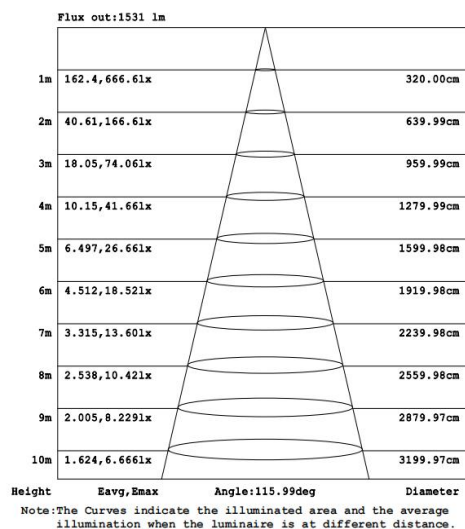

Features

- Warranty 3 years
- All PC, Good light transmission
- High light transmission mask to ensure uniform light, reduce the dark area of the lighting environment

Electrical Data

Nominal wattage (W)	20W
Nominal Voltage (V)	220
Mains Frequency (Hz)	50
Nominal Current (mA)	95
LED Driver Current (mA)	330
LED Driver Voltage (VDC)	60
LED Driver Efficiency (%)	85%
Power Factor λ	0.9
Operating mode	Built in LED driver

Photometrical data

Luminous flux $\pm 10\%$ (lm)	2362 lm
Luminous efficacy	116 lm/w
Color temperature	6500K
Light color (designation)	Cold White
Color rendering index Ra	≥ 80
Standard deviation of color matching	≤ 5 SDCM
Luminous intensity/cd	653 cd
Flickering	Flicker free
Beam angle	123 °

Dimensions & Weight

Diameter (mm)	144*270
Height (mm)	68.5
Product weight (g)	359

Material & Colors

Product color	All White
Housing color	White
Body material	PC
Cover material	PC
Reflector color	White
Mercury content	0.0 mg