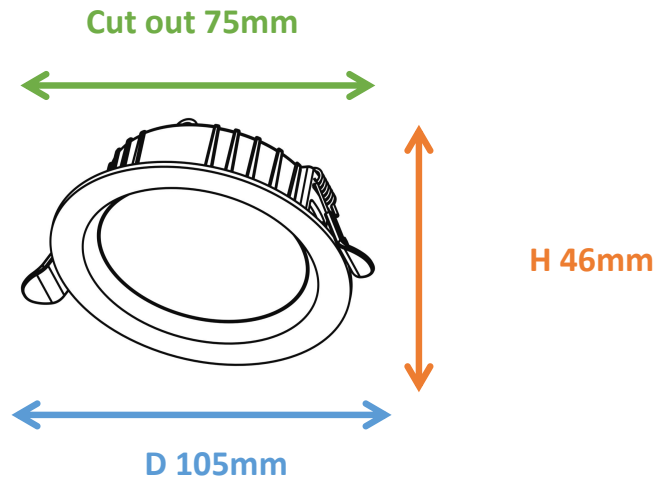

Photometrical data

Luminous flux $\pm 10\%$ (lm)	511 lm
Luminous efficacy	76 lm/w
Color temperature	6500K
Light color (designation)	Cold White
Color rendering index Ra	≥ 80
Standard deviation of color matching	≤ 5 SDCM
Luminous intensity/cd	206
Flickering	Flicker free
Beam angle	105 °

Dimensions & Weight

Diameter (mm)	105
Height (mm)	46
Product weight (g)	118

Material & Colors

Product color	All White
Housing color	White
Body material	Aluminum
Cover material	PC
Mercury content	0.0 mg

Application & Mounting

Ambient temperature range	-20°C~+45 °C
Temperature range at storage	-25°C~+60 °C
Type of connection	Screwless terminal
Type of protection	IP20
Dimmable	No
Mounting type	Recesse mounted
Mounting location	Ceiling
Application environment	Indoor
Cut size (mm)	75
LED module replaceable	Not replaceable
With light source	Yes

Installation Method

1. Cut hole according to lamp cut size.

2. Cut off electrical power connect the power wire: Brown, "L" connect to LIVE Blue, "N" connect to NEUTRAL Yellow-Green, connect to EARTH/GROUND.