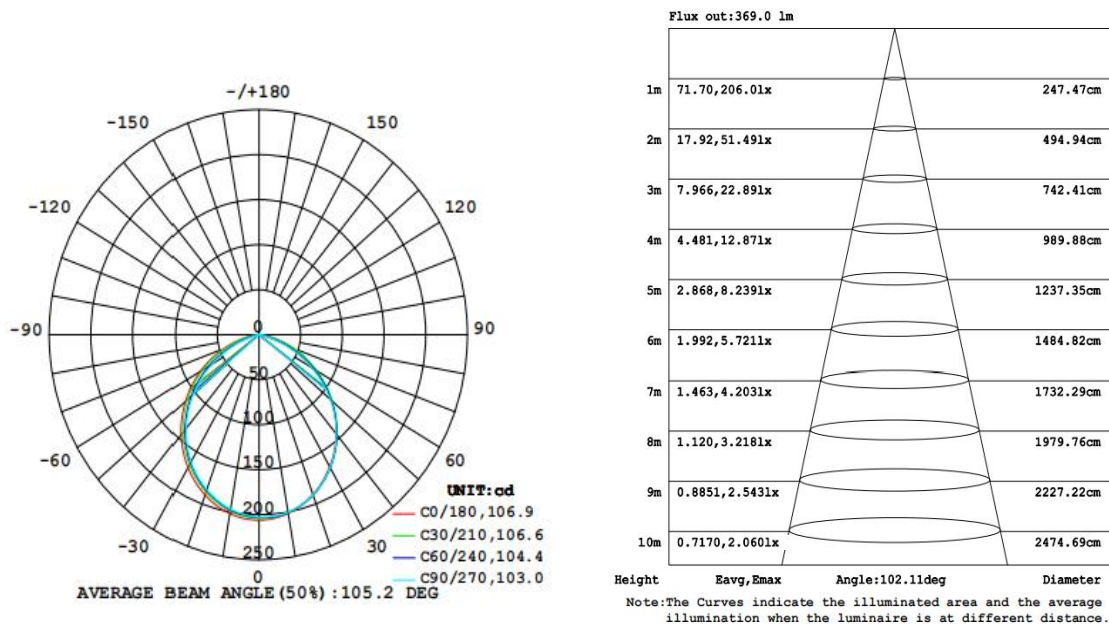

Photometrical data

Luminous flux $\pm 10\%$ (lm)	511 lm
Luminous efficacy	76 lm/w
Color temperature	6500K
Light color (designation)	Cold White
Color rendering index Ra	≥ 80
Standard deviation of color matching	≤ 5 SDCM
Luminous intensity/cd	206
Flickering	Flicker free
Beam angle	105 °

Dimensions & Weight

Diameter (mm)	105
Height (mm)	46
Product weight (g)	118

Material & Colors

Product color	All White
Housing color	White
Body material	Aluminum
Cover material	PC
Mercury content	0.0 mg

Application & Mounting