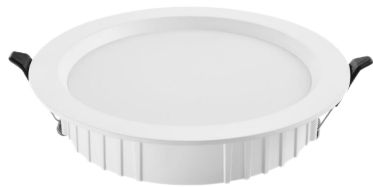

PRODUCT DATASHEET

Recessed Panel light
HYD-116E-7W 6500K

Application

- Office
- Kitchen
- Rest room
- Corridor
- Shop

Benefits

- Flicker free.
- The light is soft and bright
- Drive stable, safe and reliable
- High light transmission mask to ensure uniform light

Features

- Warranty 5 years
- Efficient and durable
- Easy and quick installation
- Die-cast aluminum body for better heat dissipation, anti-corrosion

Electrical Data

Nominal wattage (W)	7W
Nominal Voltage (V)	220
Mains Frequency (Hz)	50
Nominal Current (mA)	59
Power Factor λ	0.5
Operating mode	DOB

Dimensions & Weight

Diameter (mm)	105
Height (mm)	46
Product weight (g)	118

Material & Colors

Product color	All White
Housing color	White
Body material	Aluminum
Cover material	PC
Mercury content	0.0 mg

Application & Mounting